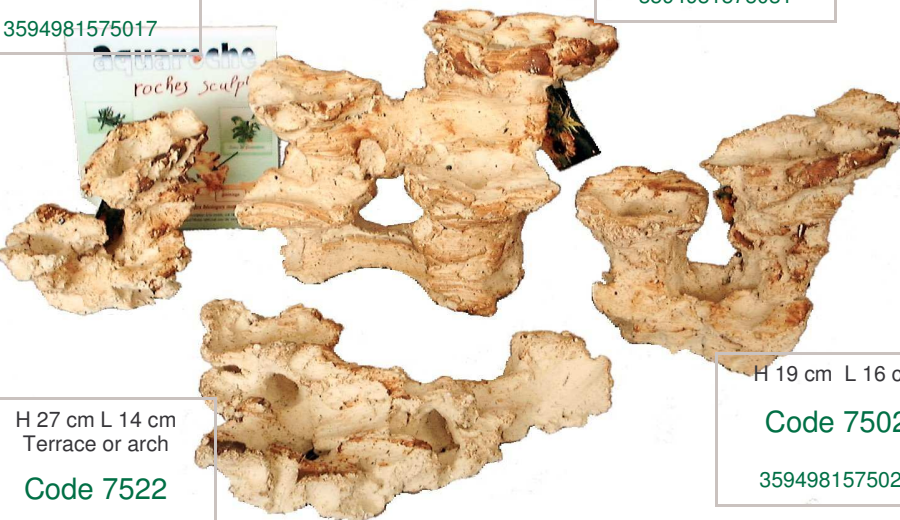

To hide accessories  
H 35 cm

Code 7545

3594981575451

Code 7503

H 12 cm L 10 cm

Code 7501

3594981575017

H 24 cm L 24 cm

Code 7503

3594981575031

H 27 cm L 14 cm  
Terrace or arch

Code 7522

3594981575222

H 19 cm L 16 cm

Code 7502

3594981575024

Terrace or arch

Code 7522

H 21 cm

Code 7903

3594981579039

H 31 cm

Code 7904

3594981579046

**Rocks with central hole for tube**, for Biorb and BiUbe aquariums.  
The shape of the rocks takes into account the lens enlargement effect due to the curves of these aquariums.